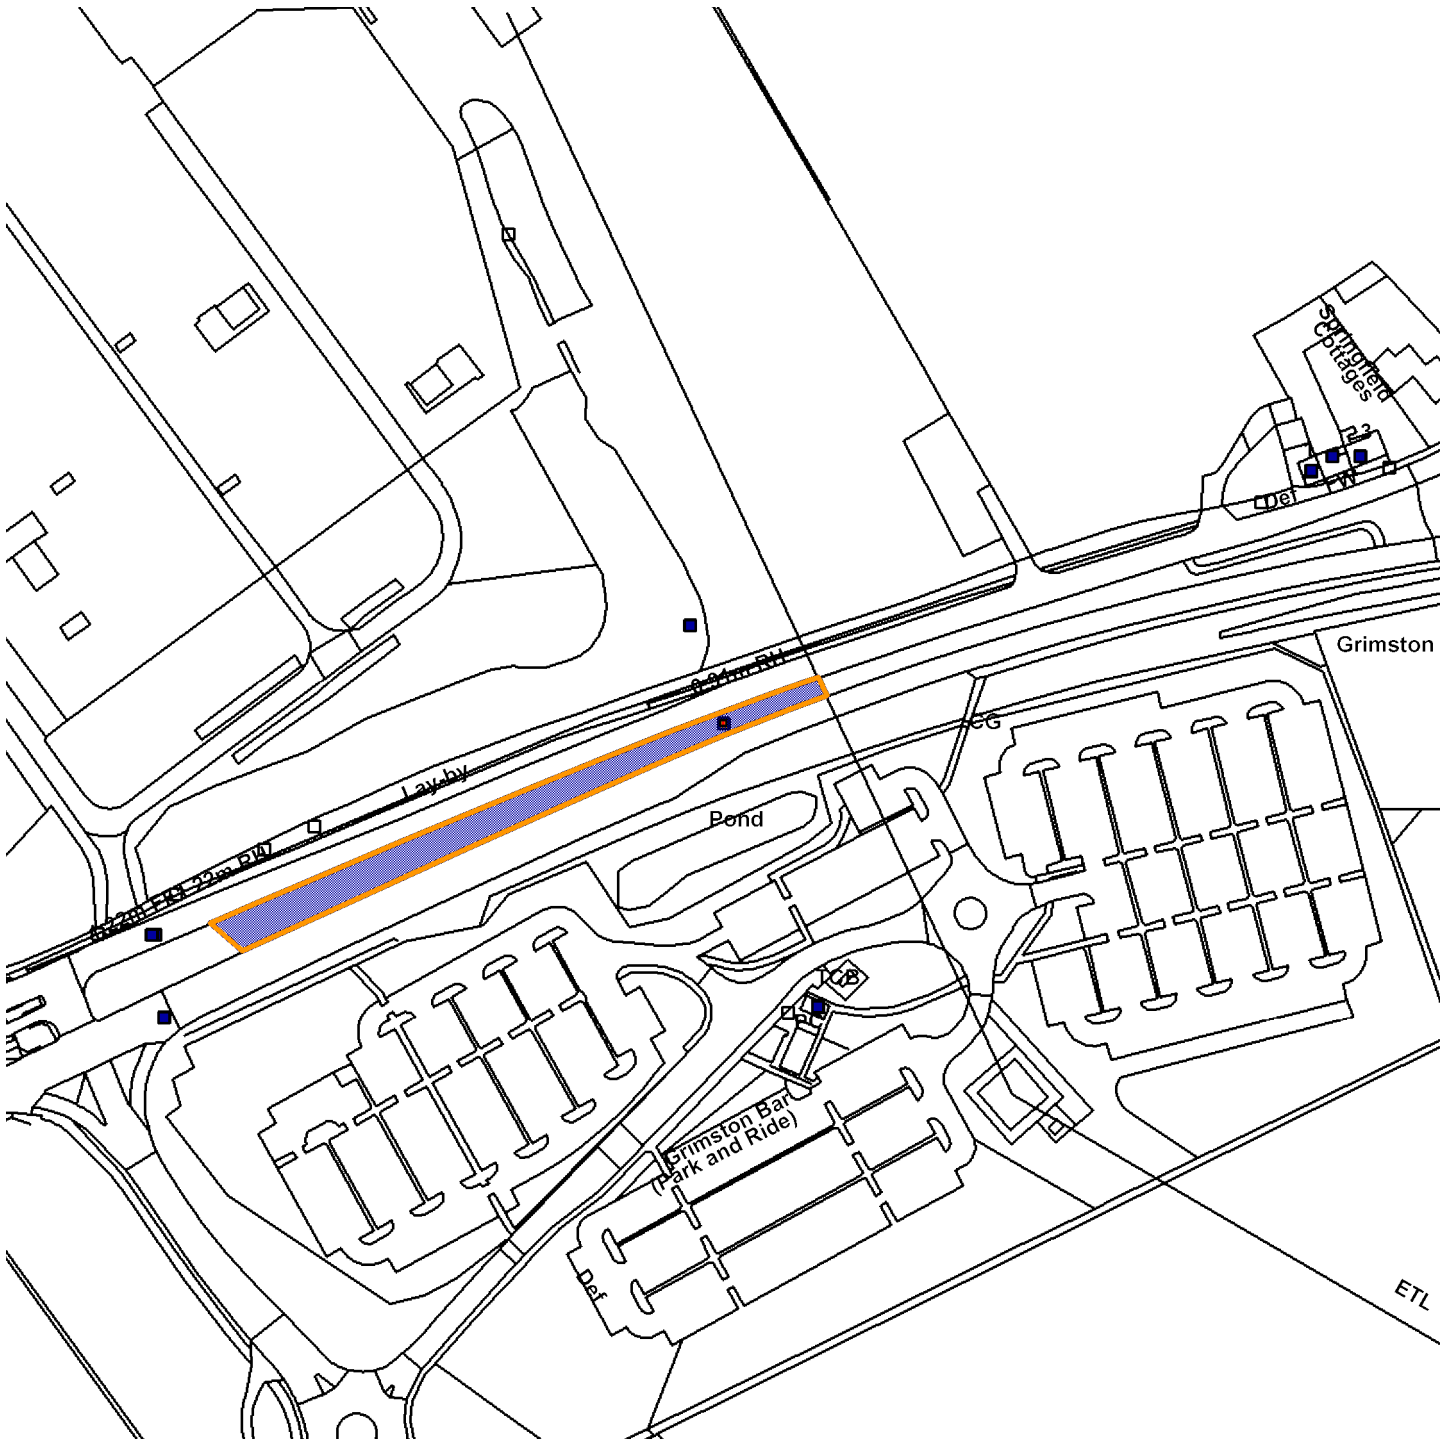

16/01604/ADV

Highway Central Reservation front Grimston Bar Park And Ride

Scale : 1:2168

Reproduced from the Ordnance Survey map with the permission of the Controller of Her Majesty's Stationery Office © Crown Copyright 2000.

Unauthorised reproduction infringes Crown Copyright and may lead to prosecution or civil proceedings.

Organisation	City of York Council
Department	CES
Comments	Location Plan
Date	22 August 2016
SLA Number	Not Set